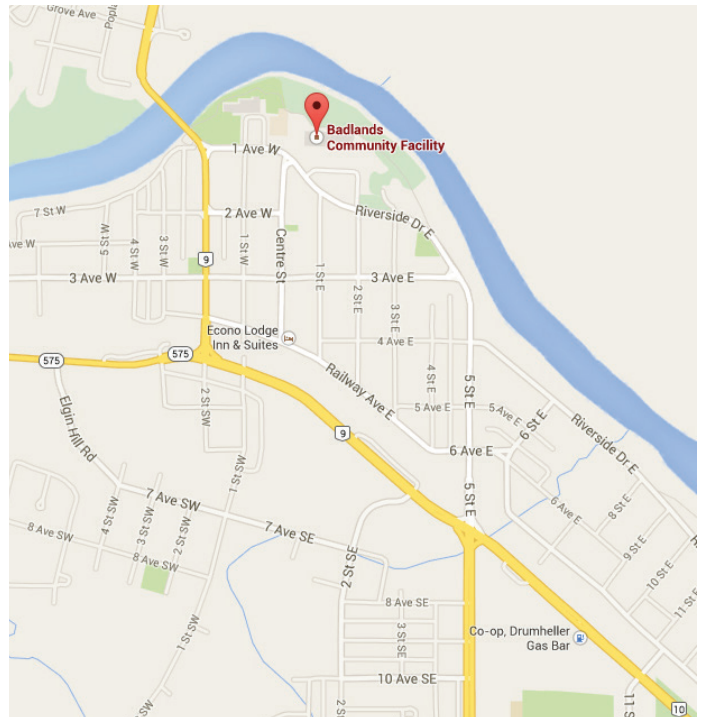

BADLANDS COMMUNITY FACILITY

Getting Here

The Badlands Community Facility is located at 80 Veterans Way in Drumheller, Alberta

From Calgary (1.5 hours)

- Follow Hwy 2 North out of Calgary.
- Take the exit for Hwy 72 East near Crossfield.
- Follow Hwy 72 East straight through Beiseker where the highway changes to Hwy 9 East.
- When you arrive in Drumheller, go straight through the lights and the four-way stop.
- Veterans Way to the Badlands Community Facility will be on your right.

From Edmonton (3 hours) & Red Deer (2 hours)

- Follow Hwy 2 South out of Edmonton and Red Deer.
- Take the exit for Hwy 42 East towards Pine Lake.
- At the stop sign, turn right and take Hwy 21 South.
- Turn left after Three Hills onto Hwy 27 East.
- Turn right after Morrin onto Hwy 56 South / Hwy 9 West.
- When you arrive in Drumheller, turn left at the lights onto 3 Avenue West.
- Turn left at the four-way stop onto Centre Street.
- Turn right onto 1 Avenue East.
- The Badlands Community Facility will be on your left.

Note: Please leave extra time for traffic or poor weather.

For alternate directions to Drumheller or a map of Alberta, please visit <http://traveldrumheller.com/maps-and-guides.html>